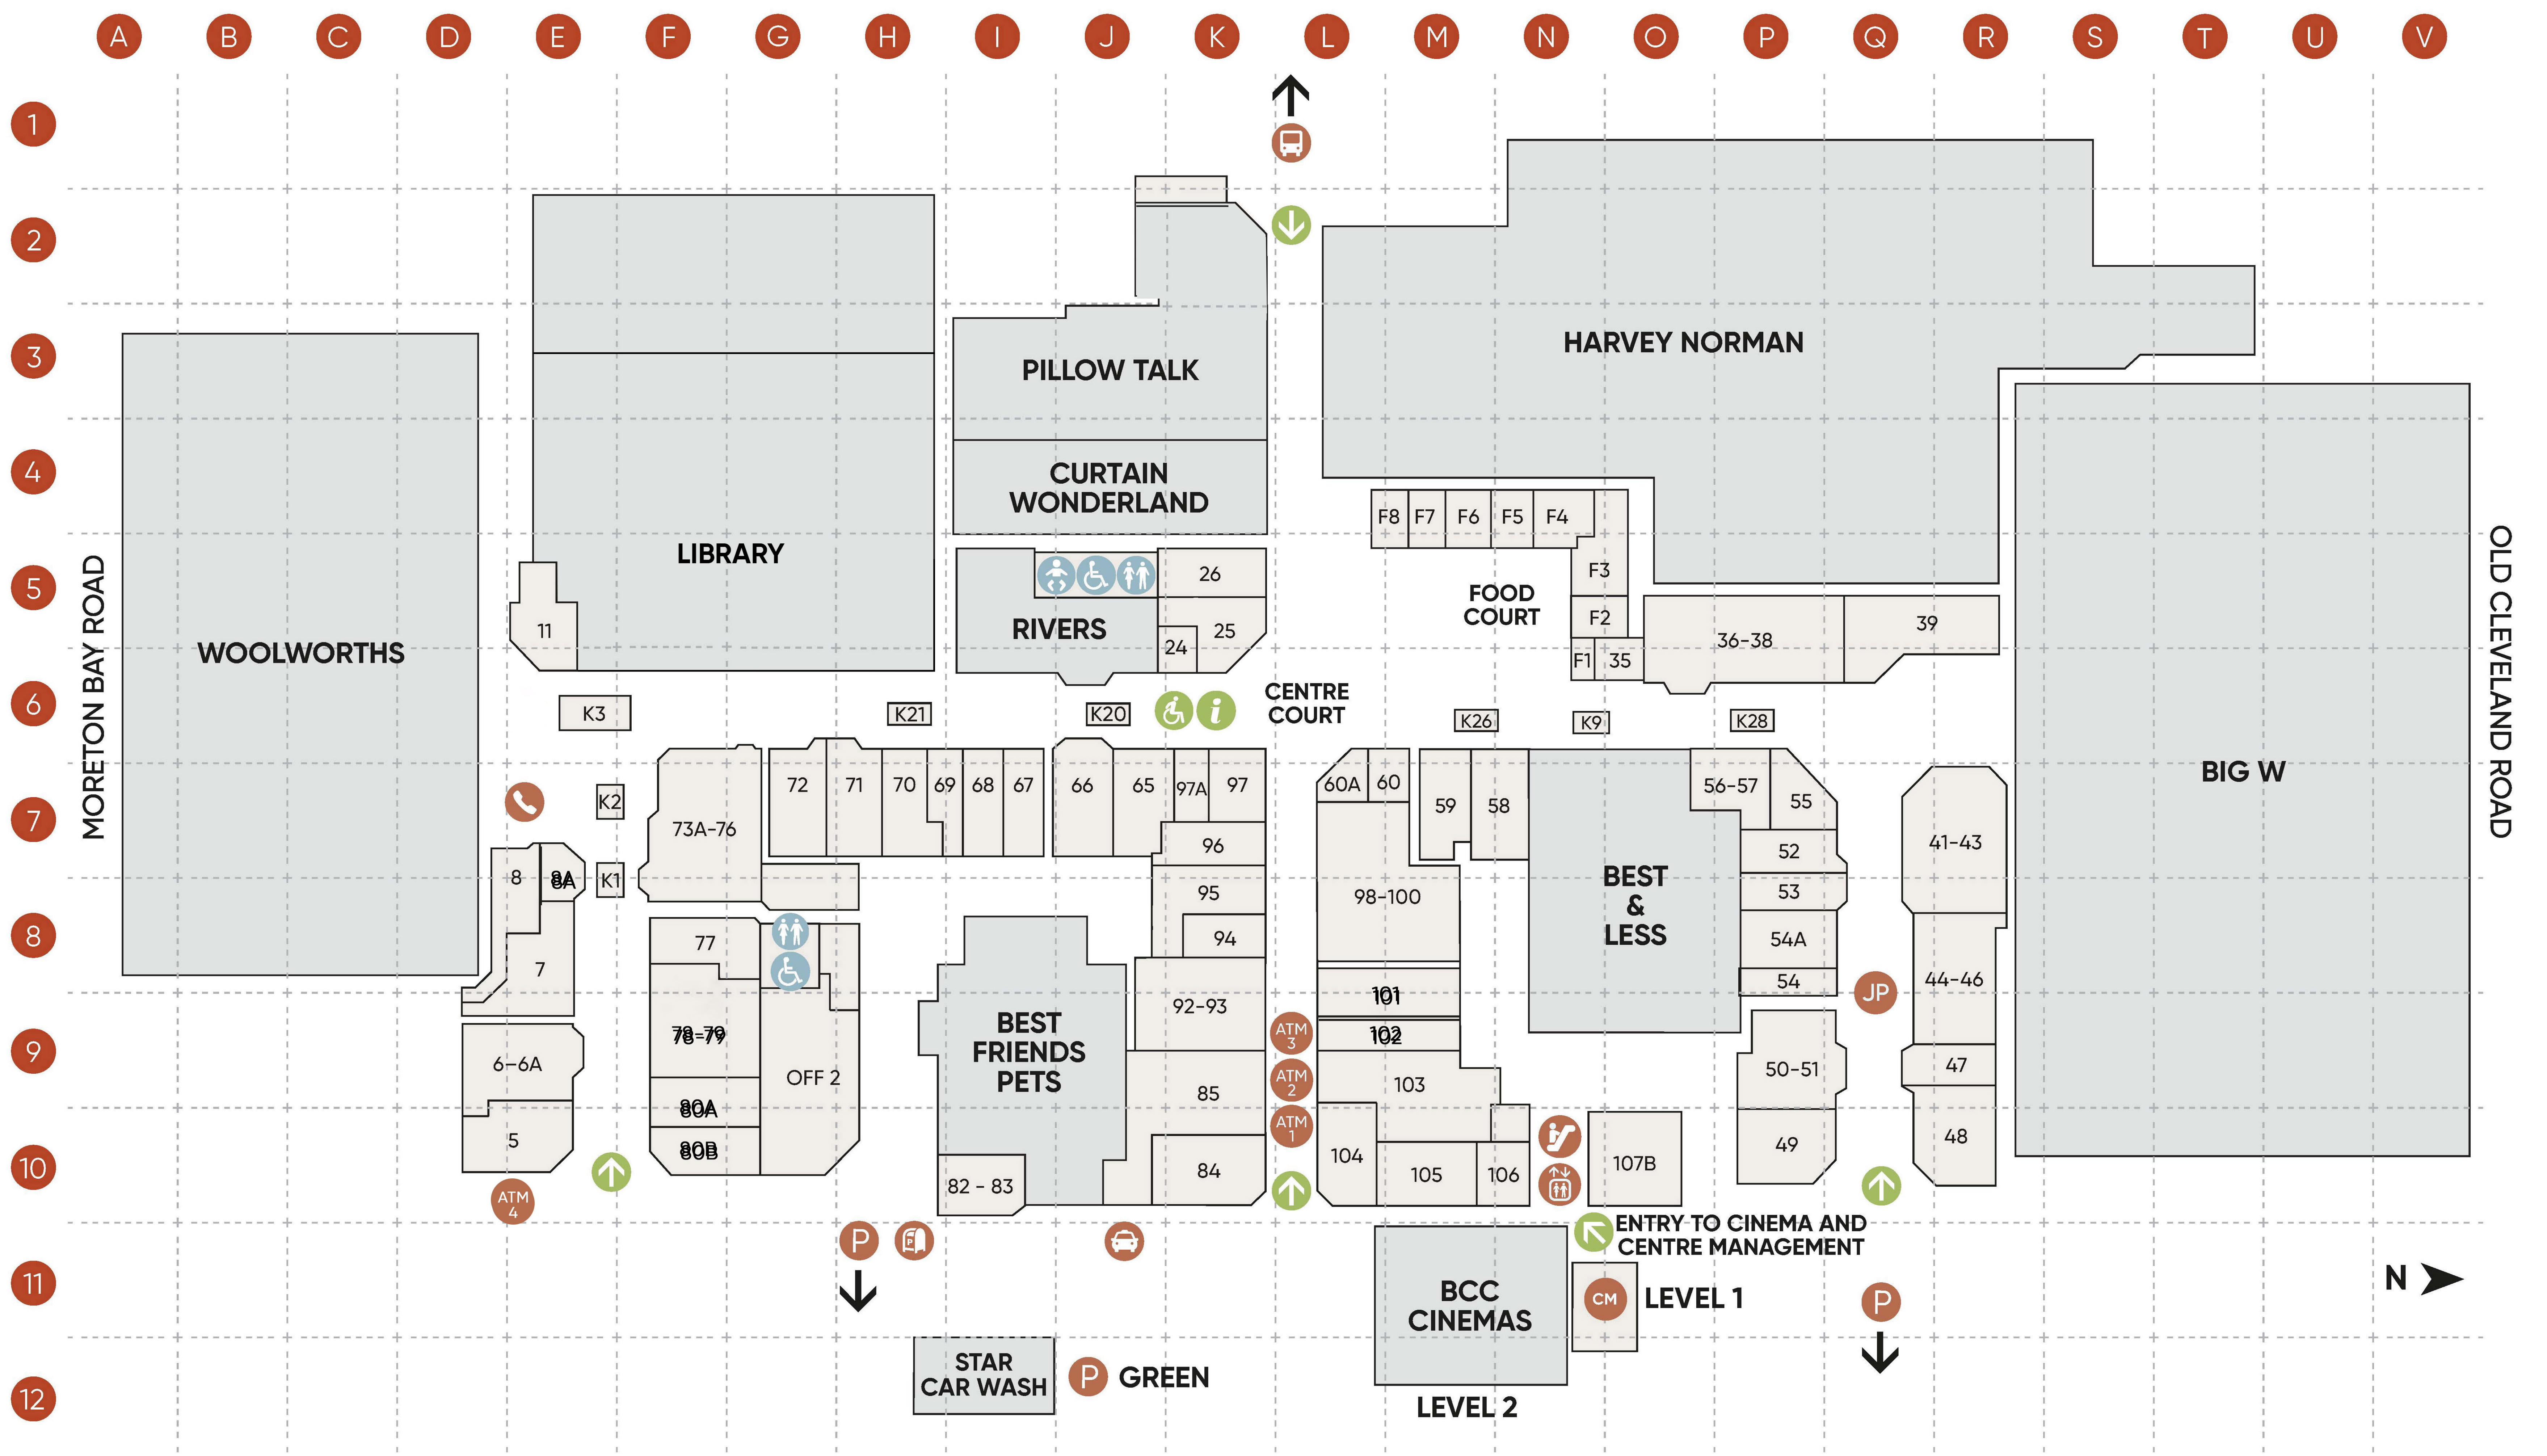

CAPALABA CENTRAL CENTRE DIRECTORY

SUPERMARKET & LIQUOR

	SHOP NO.	MAP REF.
BWS	11	E6
Woolworths	1	D6

BANKS & ATM'S

ANZ ATM	ATM1	K10
ANZ Bank	85	K9
Aussie	96	K7
Commonwealth Bank	103	L9
Commonwealth Bank ATM	ATM2	L9
Great Southern Bank	80B	F10
NAB	92-93	K9
NAB ATM	ATM3	K9

DEPARTMENT & VARIETY STORES

Big W	3	R6
Variety Plus	98-100	L7

COMPUTER & ELECTRICAL

EB Games & Zing Pop Culture	78-79	F9
Harvey Norman	32-33	L3
KollectIT	35	O6
Oz PCs	97A	K6
Smart Electrical Clearance Centre	50-51	P9

HAIR, HEALTH, NAILS & BEAUTY

Angel Brows	K28	P6
Massage Indulgence	77	F8
Professionail	52	Q7
Rany's Massage	53	Q8
Shear Diamond Barber Shop	24	K6
UBX	49	P10
USA Nails & Footspa	65	J6

HOMEWARES

Curtain Wonderland	27	K4
Harvey Norman	32-33	L3
Kaisercraft	36-38	P6
Pillow Talk	28	K3
Robins Kitchen	72	G6
Rugs & Flooring	66	J7

RESTAURANTS & CAFES

107 Coffee Terminal & Sabroso	105	M10
Crema Espresso	5	E10
Donut King	K3	E6
Gastronome European Deli	7	E8
Nando's	107B	O10
Sushi Point	104	L10
The Coffee Club	25	K6
Zambrero	84	K10

SERVICE